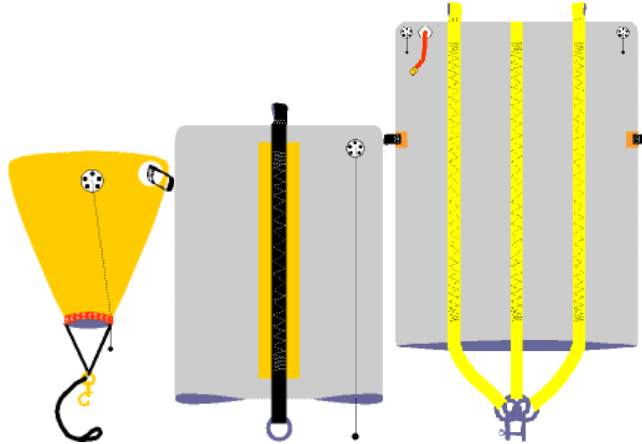

## **Underwater Air Lift Bags Descriptions**

### **OPEN BOTTOM LIFT BAGS**

Open Bottom Lift Bags illustrated above: the CB-50 to CB-250 lb series bag, the CB-300 to CB-2000 lb series bag, and the CB-12000 lb bag

☆ Great for sport divers and light salvage

**Open Bottom Lift Bags** are very versatile light-to-medium-duty lift bags. They are excellent for sport divers, and are suitable for most types of underwater lifting and light salvage. All but the 25 lb, 50 lb and 75 lb bags have diver-actuated dump valves, and all are open at the bottom to vent expanding air as they ascend. They are economical, lightweight, and fold into a neat, compact roll for easy handling underwater. The 25 lb and 75 lb bags are made from a strong but lighter weight urethane coated nylon material that can be rolled up very small.