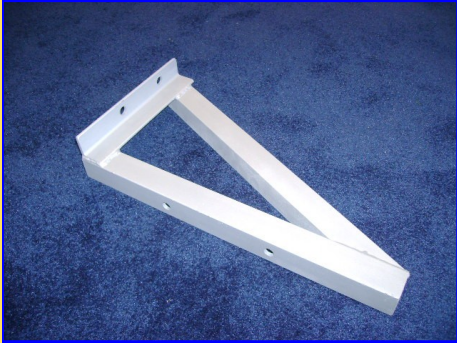

## Offset Dock Locker Brackets

*“Mount your dock locker to hang over your dock instead of taking up space on your dock!”*

Offset Galvanized Dock Bracket

Uses 1/2" or 5/8"  
Galvanized Hex Bolts  
depending on your  
application.  
(Bolts sold separately)