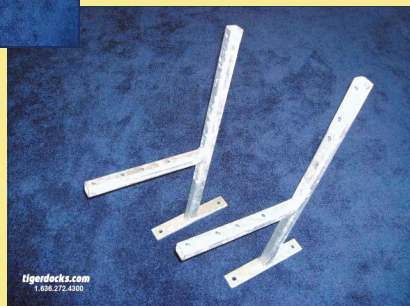

Tiger Docks
Waterfront Specialists

Build your own Bench

Kits as low as \$134.50

Why Build your own Bench?

- Easy to assemble
- Easy to install
- Direct shipping to your waterfront location
- Technical assistance for construction and mounting recommendations
- It's a fun filled project that you can do by yourself or with someone special.

Lumber Choices

- Pre-Cut and Drilled 5/4" x 6" IPE Lumber Seats and Back Boards
- Pre-Cut and Drilled 5/4" x 6" TREX Accents Composite Seats and Back Boards
- Pre-Cut and Drilled 2" x 6" ACQ Lumber Seats and Back Boards