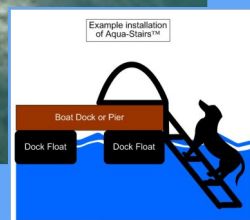

Marine Stairs

Marine Stairs are great for:

- **Floating Docks, Piers and Bulkheads**-including seawalls and swim platforms. The Marine Stairs easily mount to any surface with a 90 degree angle.
- **People with disabilities**-these steps actually enable older citizens to get in and out of the water more easily. People with handicaps can also use the Marine Stairs.
- **Pets**-they can easily get out of the water without you having to either pick them up or send them back to the shore. This prevents them from tracking mud, etc. onto your dock, making it dirty and slippery.

GREAT FOR PETS!

Why climb out when you can walk out?

The Marine Stair is a bold new design that is different from all conventional boat dock ladders. Unlike conventional dock, pier, swim platform, seawall or other boat dock ladders that allow you access to and from the water in a vertical fashion, the Marine Stair is a staircase. Secondly, conventional boat dock ladders have vertical steps that are typically between 2 and 3 inches in depth where as the Marine Stairs are approximately 8 inches deep.

Conventional ladder steps often mount too close to the structure to allow one to properly place their feet. Marine Stairs are not only much deeper, but are also offset from the mounting structure, which allows easier foot placement. Each step on the Marine Stairs is approximately 16 inches wide. The vertical height between each step is approximately 10-12 inches.