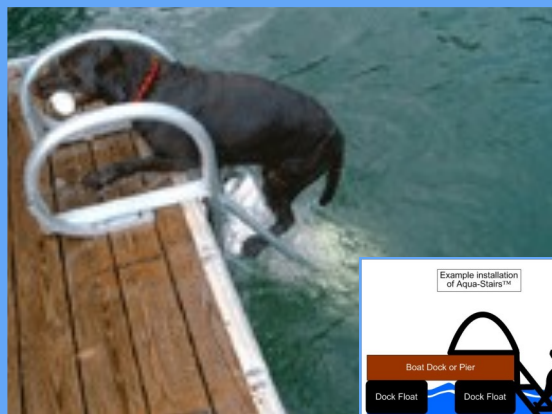

Marine Stairs

Marine Stairs are great for:

- **Floating Docks, Piers and Bulkheads**-including seawalls and swim platforms. The Marine Stairs easily mount to any surface with a 90 degree angle.
- **People with disabilities**-these steps actually enable older citizens to get in and out of the water more easily. People with handicaps can also use the Marine Stairs.
- **Pets**-they can easily get out of the water without you having to either pick them up or send them back to the shore. This prevents them from tracking mud, etc. onto your dock, making it dirty and slippery.

GREAT FOR PETS!

Why climb out when you can walk out?

The Marine Stair is a bold new design that is different from all conventional boat dock ladders. Unlike conventional dock, pier, swim platform, seawall or other boat dock ladders that allow you access to and from the water in a vertical fashion, the Marine Stair is a staircase. Secondly, conventional boat dock ladders have vertical steps that are typically between 2 and 3 inches in depth where as the Marine Stairs are approximately 8 inches deep.

Conventional ladder steps often mount too close to the structure to allow one to properly place their feet. Marine Stairs are not only much deeper, but are also offset from the mounting structure, which allows easier foot placement. Each step on the Marine Stairs is approximately 16 inches wide. The vertical height between each step is approximately 10-12 inches.

When installed, the Marine Stairs can be solid mounted by bolting the upper plate directly to the mounting surface or attached via the included hinges.

Features

- Superior craftsmanship
- High quality, Marine-Grade, aluminum construction
- Diamond plat aluminum steps to prevent slipping
- Smooth edges to prevent abrasions/cuts
- Fixed mounting or flip up mounts to allow the unit to be rotated out of the water
- Easy to install
- Lightweight
- 10 year manufacturers limited warranty