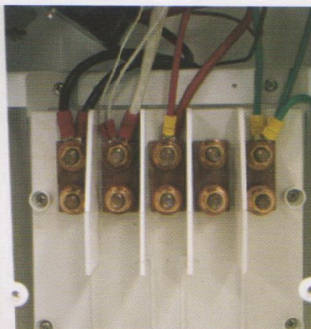

Lighthouse - SS Power Pedestal

- Standard Features
- Available Options
- Dimensions

Receptacle Configurations

For a complete listing of the receptacle configurations available for the Lighthouse - SS power pedestal, see Receptacle Configuration Chart.

Standard Features

- Photocell Controlled 13 Watt Fluorescent Light (Clear Lens or Amber Lens for Bug Reduction)
- Available with Lockable Weatherproof Doors
- Hose and Cable Brackets
- Long-Lasting Maintenance Free Stainless Steel Housing with Lifetime Warranty
- Single or Dual Phone and/or Cable TV Connections
- Copper Bus Bar with Ratings from 250 to 500 Amps
- Single or Dual 3/4" Hose Bibs with Stainless Steel Handles
- Large Removable Access Panel for Easy Maintenance and Installation
- Backlit Faceplate for Easy Receptacle Plug-in at Night

Available Options

- Digital Electronic Metering (One, Two, or Three Element Meters Available)
- 20A /125V GFI Receptacle (Max of 2 GFI Receptacles per Pedestal)*
- High-Speed Internet Connection
- Radio Transmission of Meter Output

* 20 Amp GFI receptacles are not to be used for shore power.

Dimensions

LIGHTHOUSE - SS

	IN.	MM
Height:	40	1016
Width:	9.875	250.825
Depth:	9.875	250.825

Bus Bar