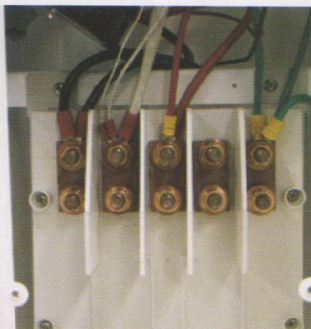

Above:
Lighthouse - SS Power Pedestal

Lighthouse - SS Power Pedestal

- Standard Features
- Available Options
- Dimensions

Receptacle Configurations

For a complete listing of the receptacle configurations available for the Lighthouse - SS power pedestal, see Receptacle Configuration Chart.

Standard Features

- Photocell Controlled 13 Watt Fluorescent Light (Clear Lens or Amber Lens for Bug Reduction)
- Available with Lockable Weatherproof Doors
- Hose and Cable Brackets
- Long-Lasting Maintenance Free Stainless Steel Housing with Lifetime Warranty
- Single or Dual Phone and/or Cable TV Connections
- Copper Bus Bar with Ratings from 250 to 500 Amps
- Single or Dual 3/4" Hose Bibs with Stainless Steel Handles
- Large Removable Access Panel for Easy Maintenance and Installation
- Backlit Faceplate for Easy Receptacle Plug-in at Night

Available Options

- Digital Electronic Metering (One, Two, or Three Element Meters Available)
- 20A /125V GFI Receptacle (Max of 2 GFI Receptacles per Pedestal)*
- High-Speed Internet Connection
- Radio Transmission of Meter Output

* 20 Amp GFI receptacles are not to be used for shore power.

Dimensions

LIGHTHOUSE - SS

	IN.	MM
Height:	40	1016
Width:	9.875	250.825
Depth:	9.875	250.825

Bus Bar

New Door

Backlit Faceplate